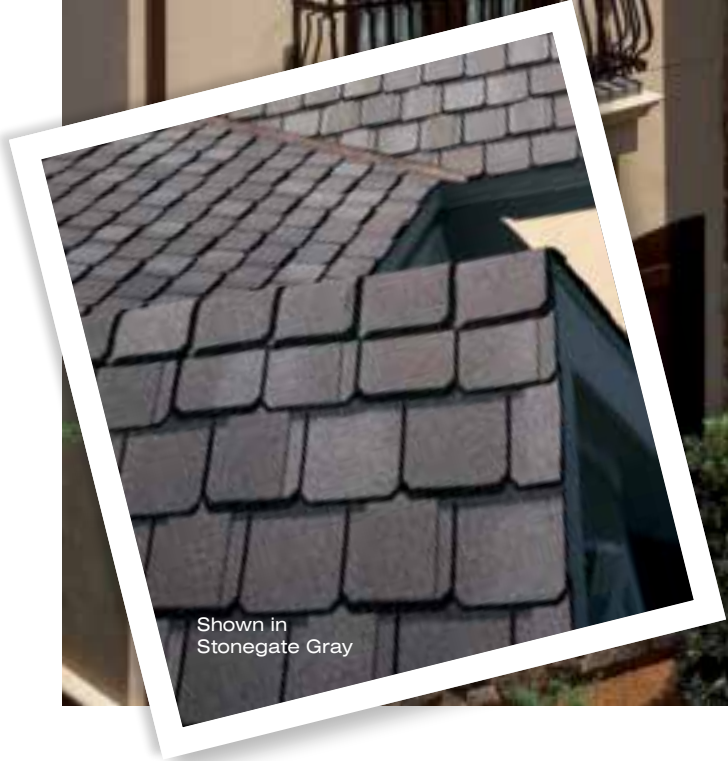

CertainTeed
GRANDMANOR[®]

Luxury Shingles

Shown in Brownstone

Est. 1665

CertainTeed
SAINT-GOBAIN

Shown in Stonegate Gray

Shown in Gatehouse Slate

Shown in
Colonial Slate

THE PEAK OF PERFECTION

Some roofs say more.
About you.
About your style.
About the home that uniquely showcases your life.

Grand Manor says it all with a style and grace that is exceptional from every angle. The luxurious multi-layered laminated shingle replicates the look of slate with the confidence backed by a lifetime warranty.