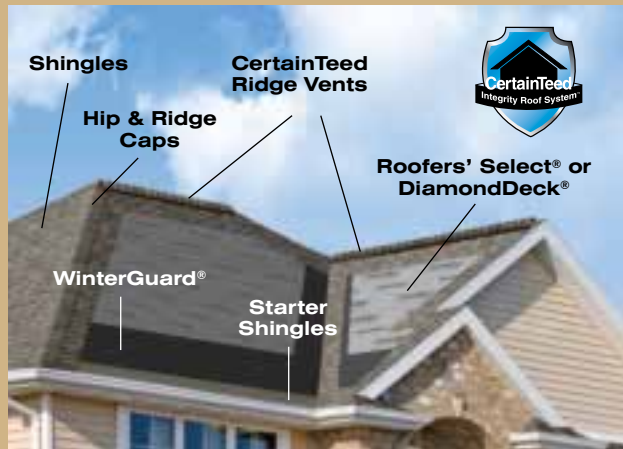

See actual warranty for specific details and limitations.

GRANDMANOR® color palette

Shown in Brownstone

Integrity Roof System™

A systems approach combines high-performance components – underlayments, shingles, accessory products and ventilation – to make the Integrity Roof System a complete roofing solution. When you choose an Integrity Roof System, you gain the advantage of having CertainTeed as your single manufacturing source to stand behind its roof system components.

WinterGuard®

Waterproofing shingle underlayment prevents leaks from wind-driven rain and ice dams in vulnerable areas.

Roofers' Select® or DiamondDeck®

High-performance underlayment provides a protective water-resistant layer over the roof deck and a secondary barrier against leaks.