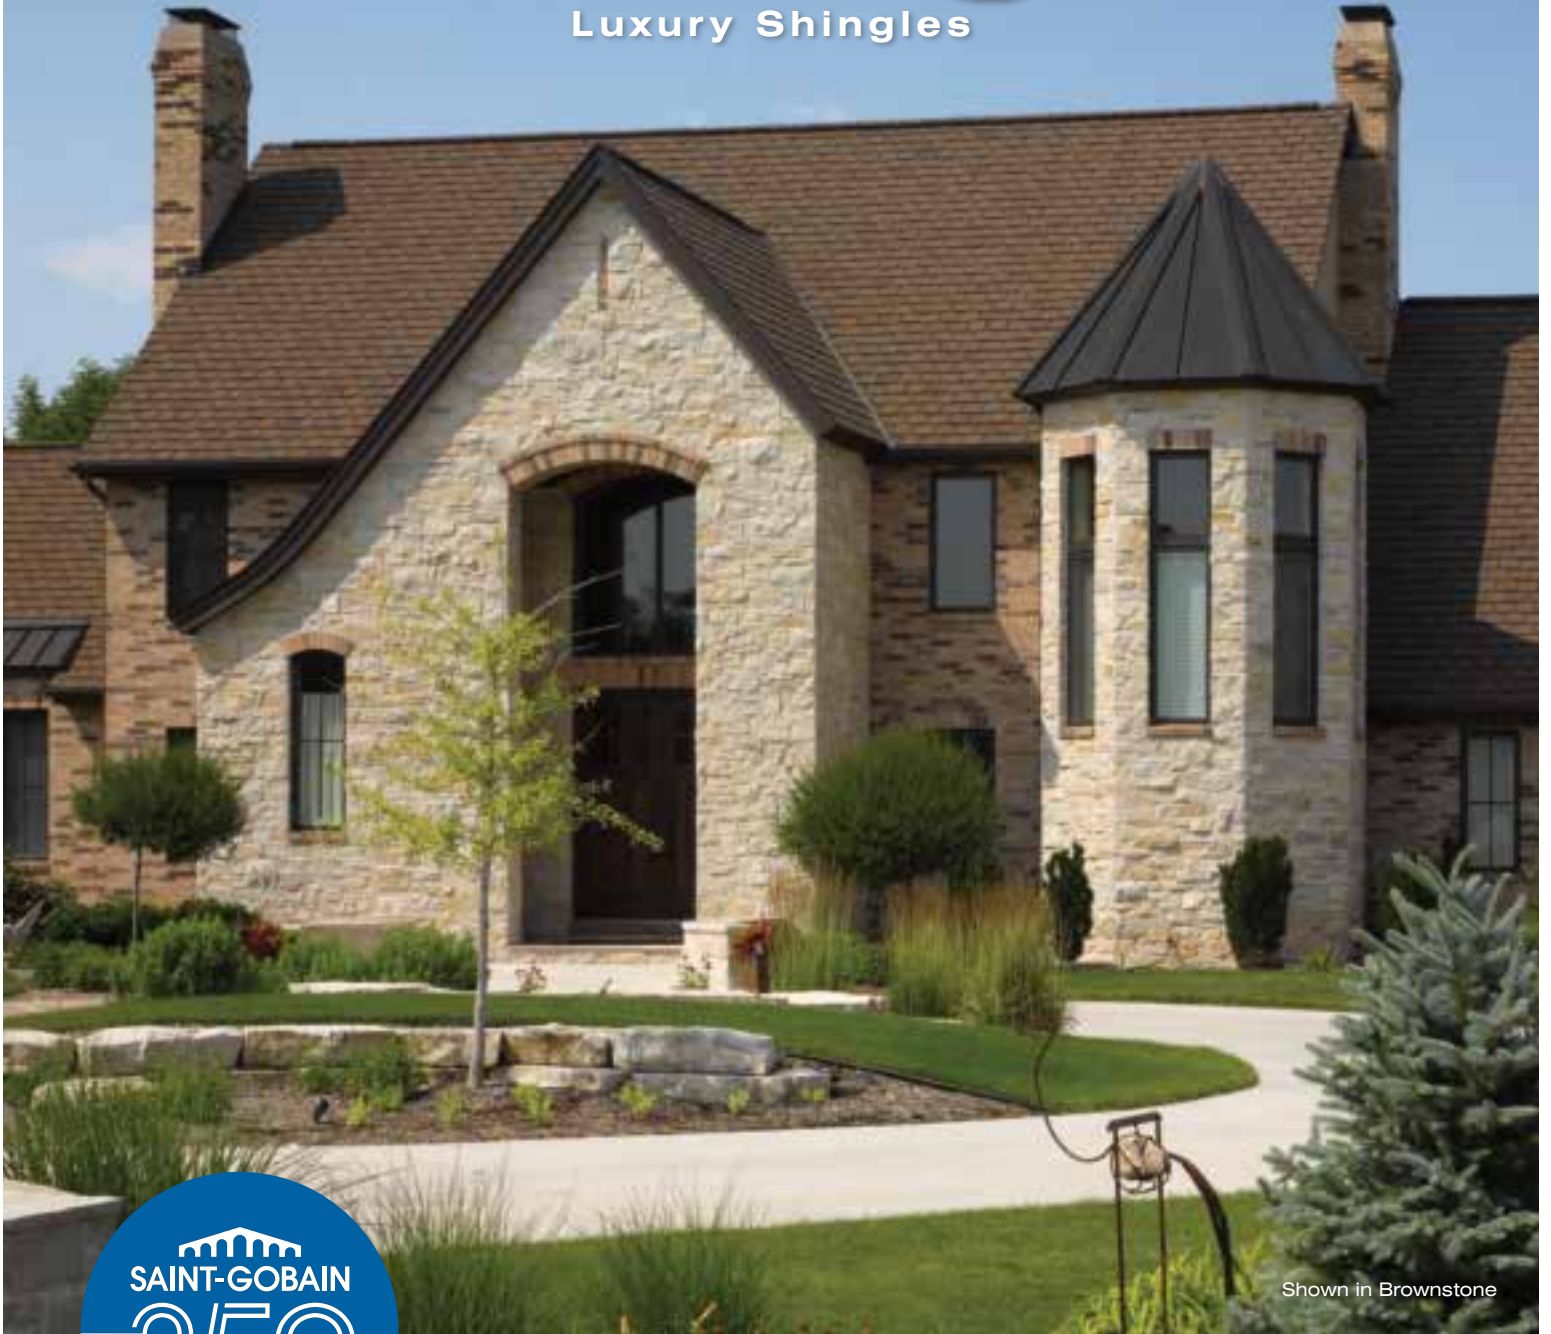

CertainTeed
GRANDMANOR[®]

Luxury Shingles

Shown in Brownstone

Est. 1665

CertainTeed
SAINT-GOBAIN

Shown in Stonegate Gray

Shown in Gatehouse Slate

Shown in
Colonial Slate

THE PEAK OF PERFECTION

Some roofs say more.
About you.
About your style.
About the home that uniquely showcases your life.

Grand Manor says it all with a style and grace that is exceptional from every angle. The luxurious multi-layered laminated shingle replicates the look of slate with the confidence backed by a lifetime warranty.

Your home becomes your castle with one of the heaviest shingles we've ever made. CertainTeed has developed Grand Manor to endure wind, rain and weather of every sort to always look its best, even on the steepest slopes.

GRAND MANOR[®]

striking looks

Deep shadows and random tabs are the secrets behind the design genius in Grand Manor. The result is a shingle with the incredibly authentic depth and dimension of slate. And generations of durability to complete the illusion.